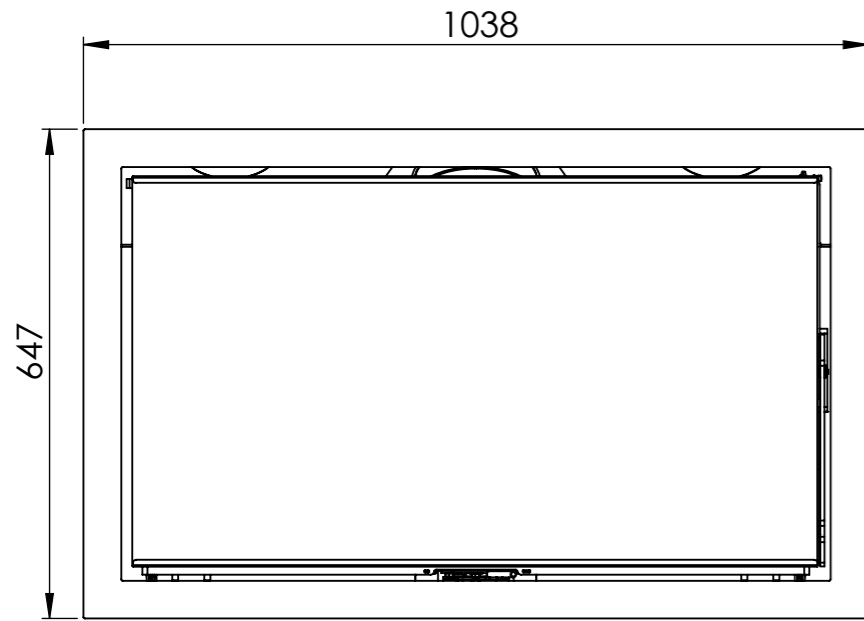

Serie	Scan-Line Panorama
Description	Panorama XL

External fresh air from Behind
1511-0028 (Not included)

External fresh air from Below
0032-0015 (Not included)