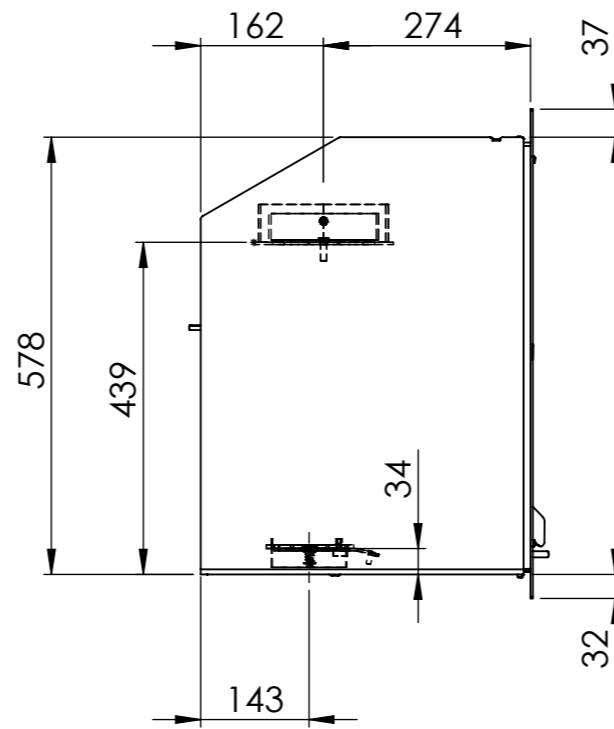

Serie	Scan-Line Panorama
Description	Panorama XL

External fresh air from Behind
1511-0028 (Not included)

External fresh air from Below
0032-0015 (Not included)