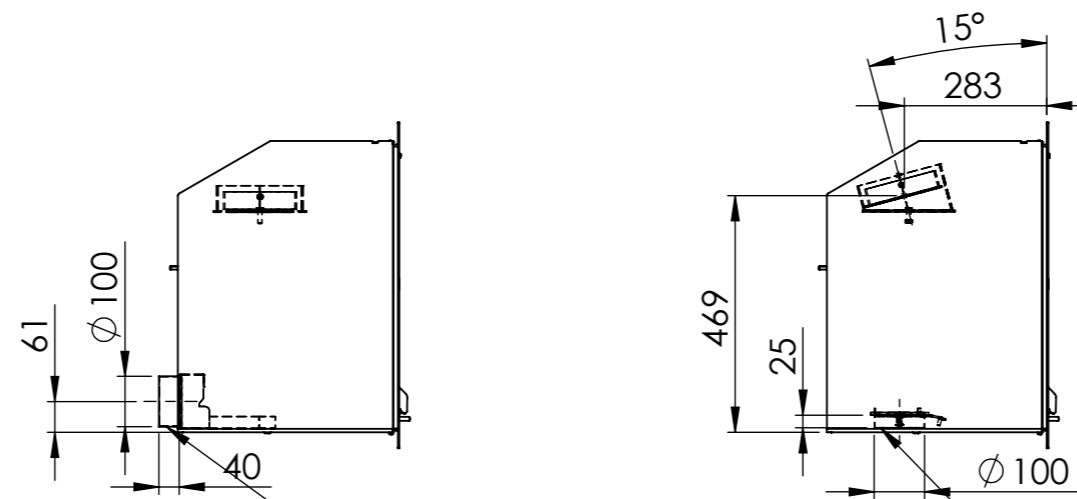

Serie	Scan-Line Panorama
Description	Panorama XL

External fresh air from Behind
1511-0028 (Not included)

External fresh air from Below
0032-0015 (Not included)