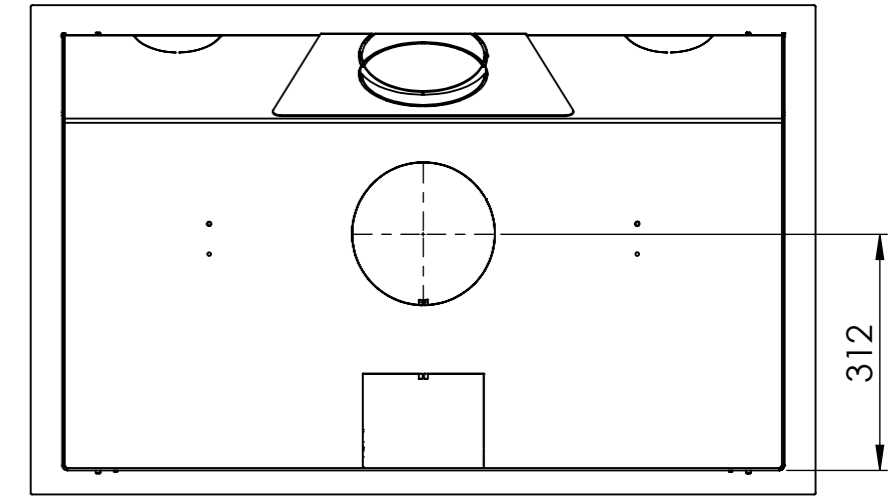

Serie	Scan-Line Panorama
Description	Panorama XL

External fresh air from Behind
1511-0028 (Not included)

External fresh air from Below
0032-0015 (Not included)