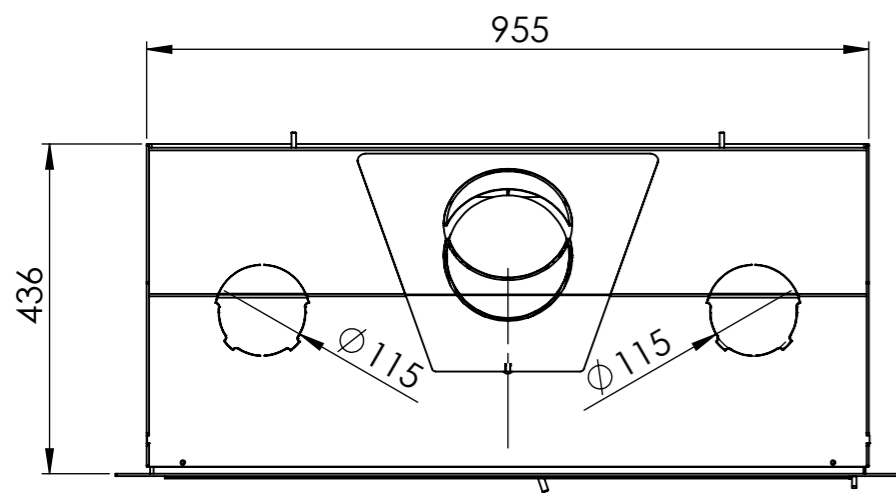

Serie	Scan-Line Panorama
Description	Panorama XL

External fresh air from Behind
1511-0028 (Not included)

External fresh air from Below
0032-0015 (Not included)